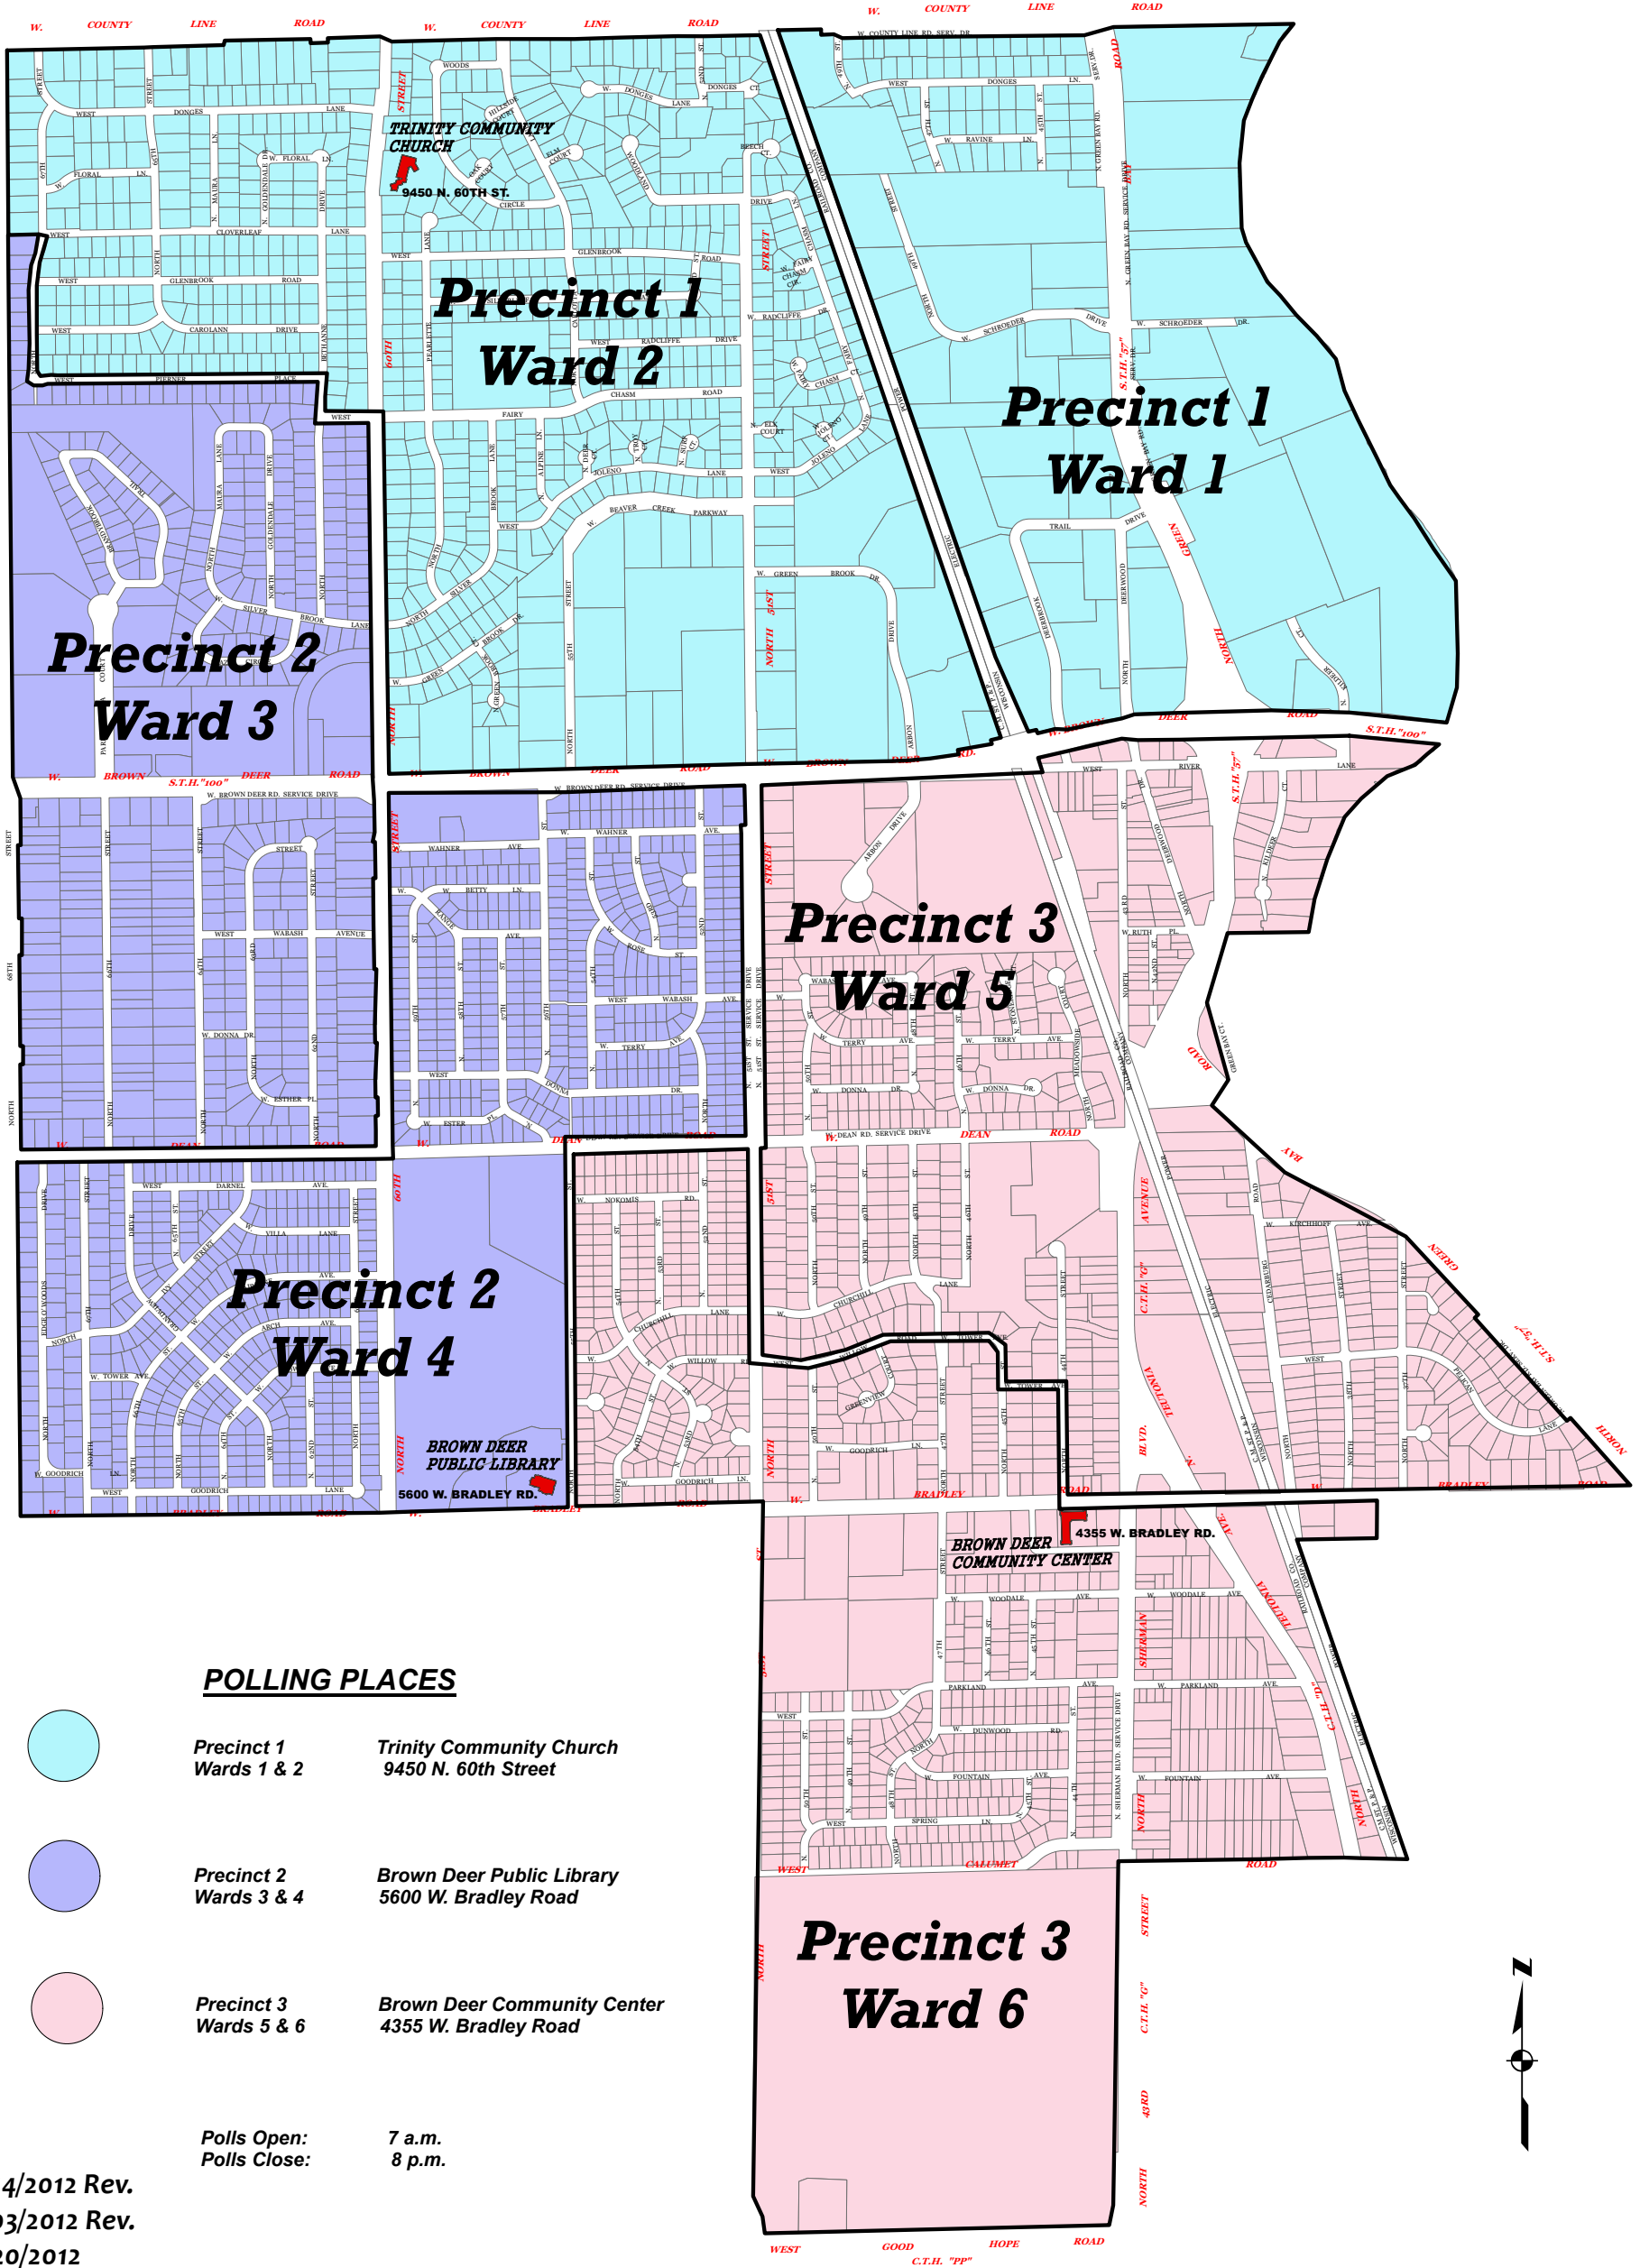

# VILLAGE OF BROWN DEER, WI Municipal Precinct/Ward Map - 2013

02/14/2012 Rev.  
10/03/2012 Rev.  
02/20/2012

**ASSIGNMENT OF ELECTION WARDS**

**2016**

Precinct 1 - Wards 1 & 2 - Trinity Community Church, 9450 North 60th Street